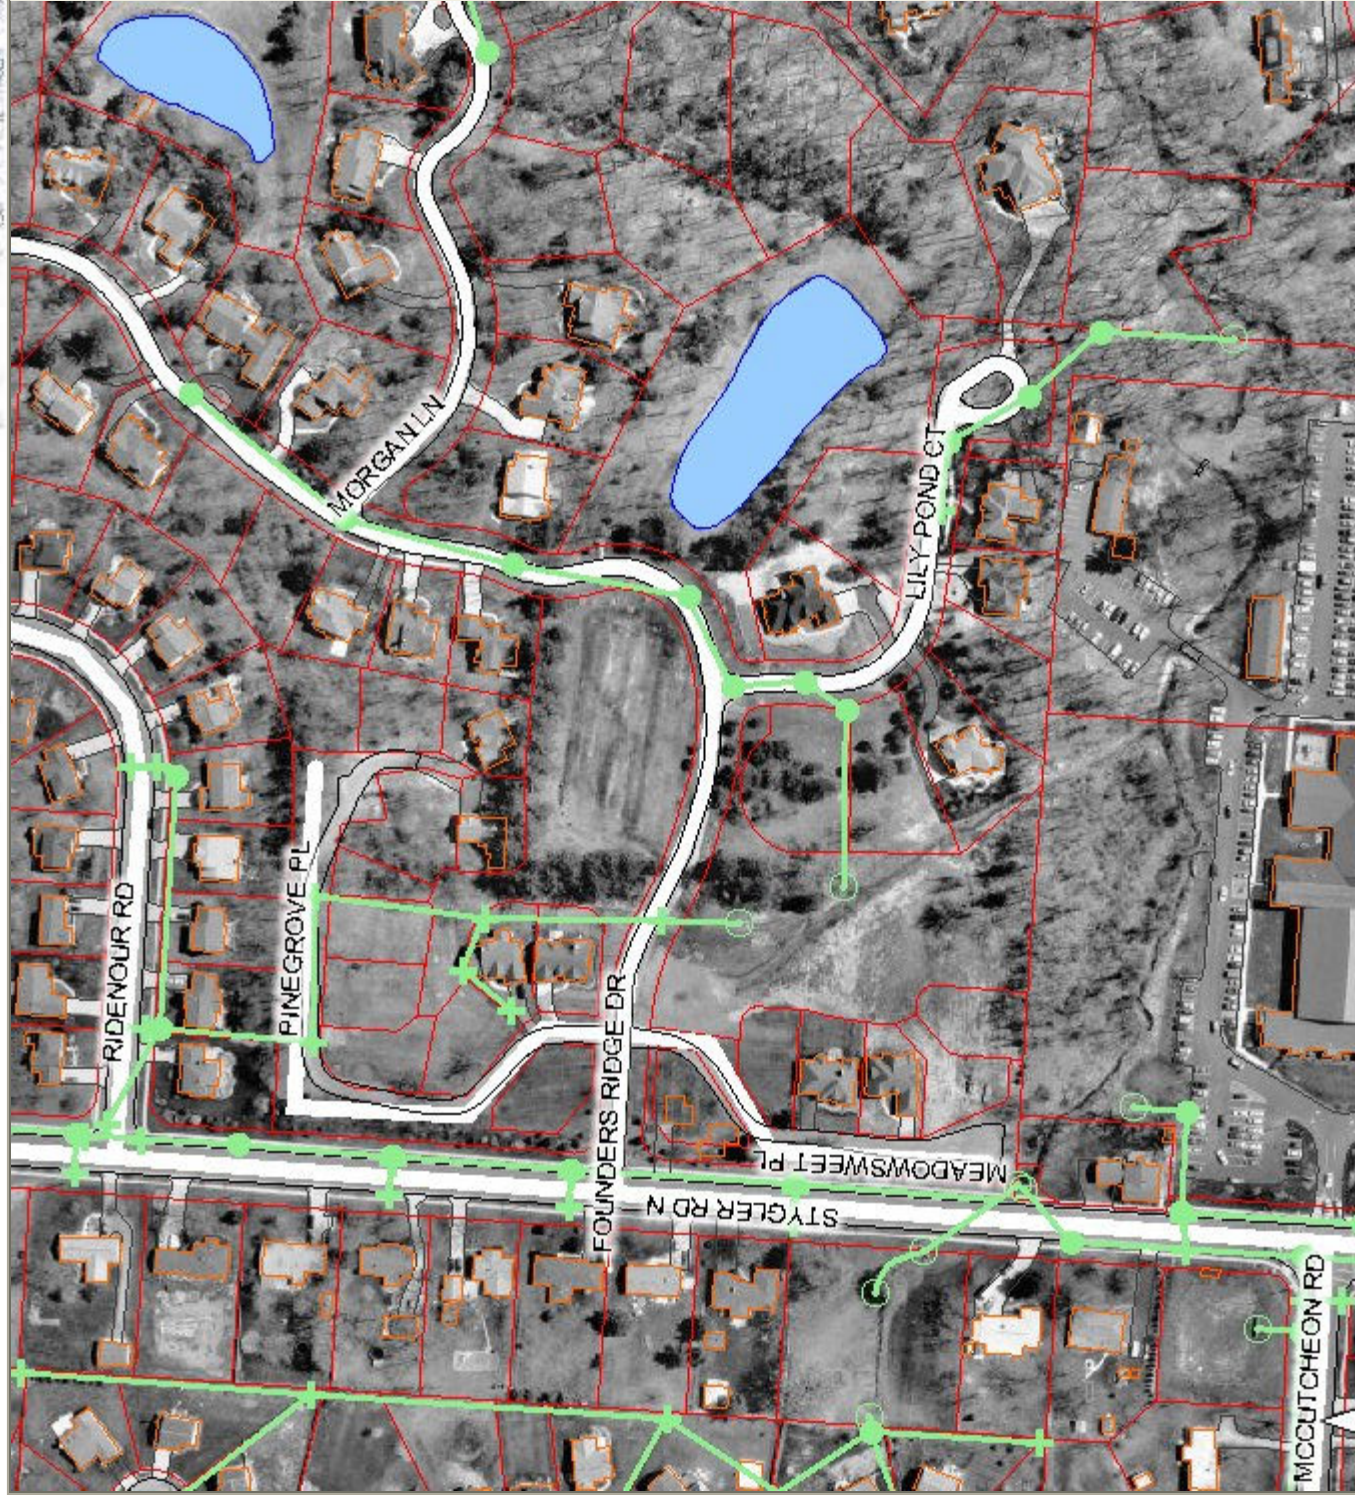

# THE CITY OF GAHANNA GIS MAPPING

- Legend**
- Storm Inlet
  - Storm Manhole
  - Storm Outfall
  - Storm Line
  - School
  - Building\_
  - Road Centerline
  - Parkland\_
  - Parcel View
  - Water Feature
  - Gahanna Boundary

**Zoom In**

**GEOGRAPHIC INFORMATION SYSTEM**